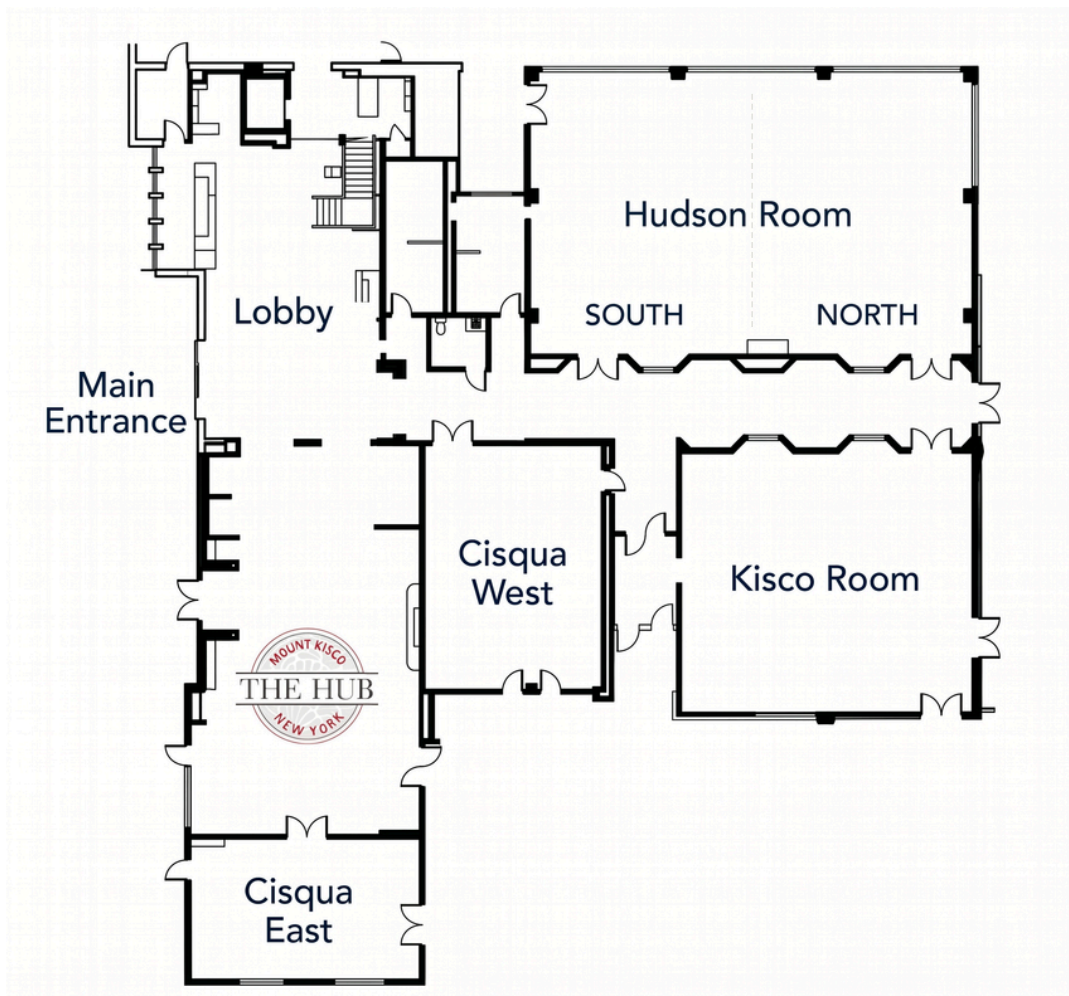

# hotel MTK

## Mount Kisco Event Center

EventSpace	Dimensions	Theater	Classroom	Business Rounds	Conference/ Square / U	Bqt- with Dance Floor	Reception Style	Bqt-No Dance Floor
Hudson Room	2924 (43' x 68')	275	180	90	-	120	-	200
Hudson South	1462 (43' x 34')	60	50-60	56	-	-	-	-
HudsonNorth	1462 (43' x 34')	125	80	56	-	-	-	-
KiscoRoom	1700 (38.9' x 43.8')	150	65	48	-	50-60	-	70-80
CisquaWest (Pillar)	945 (35' x 27')	50-60	35	32	20	-	-	50
CisquaEast	714 (34' x 21')	30-40	30	40	20	-	-	40